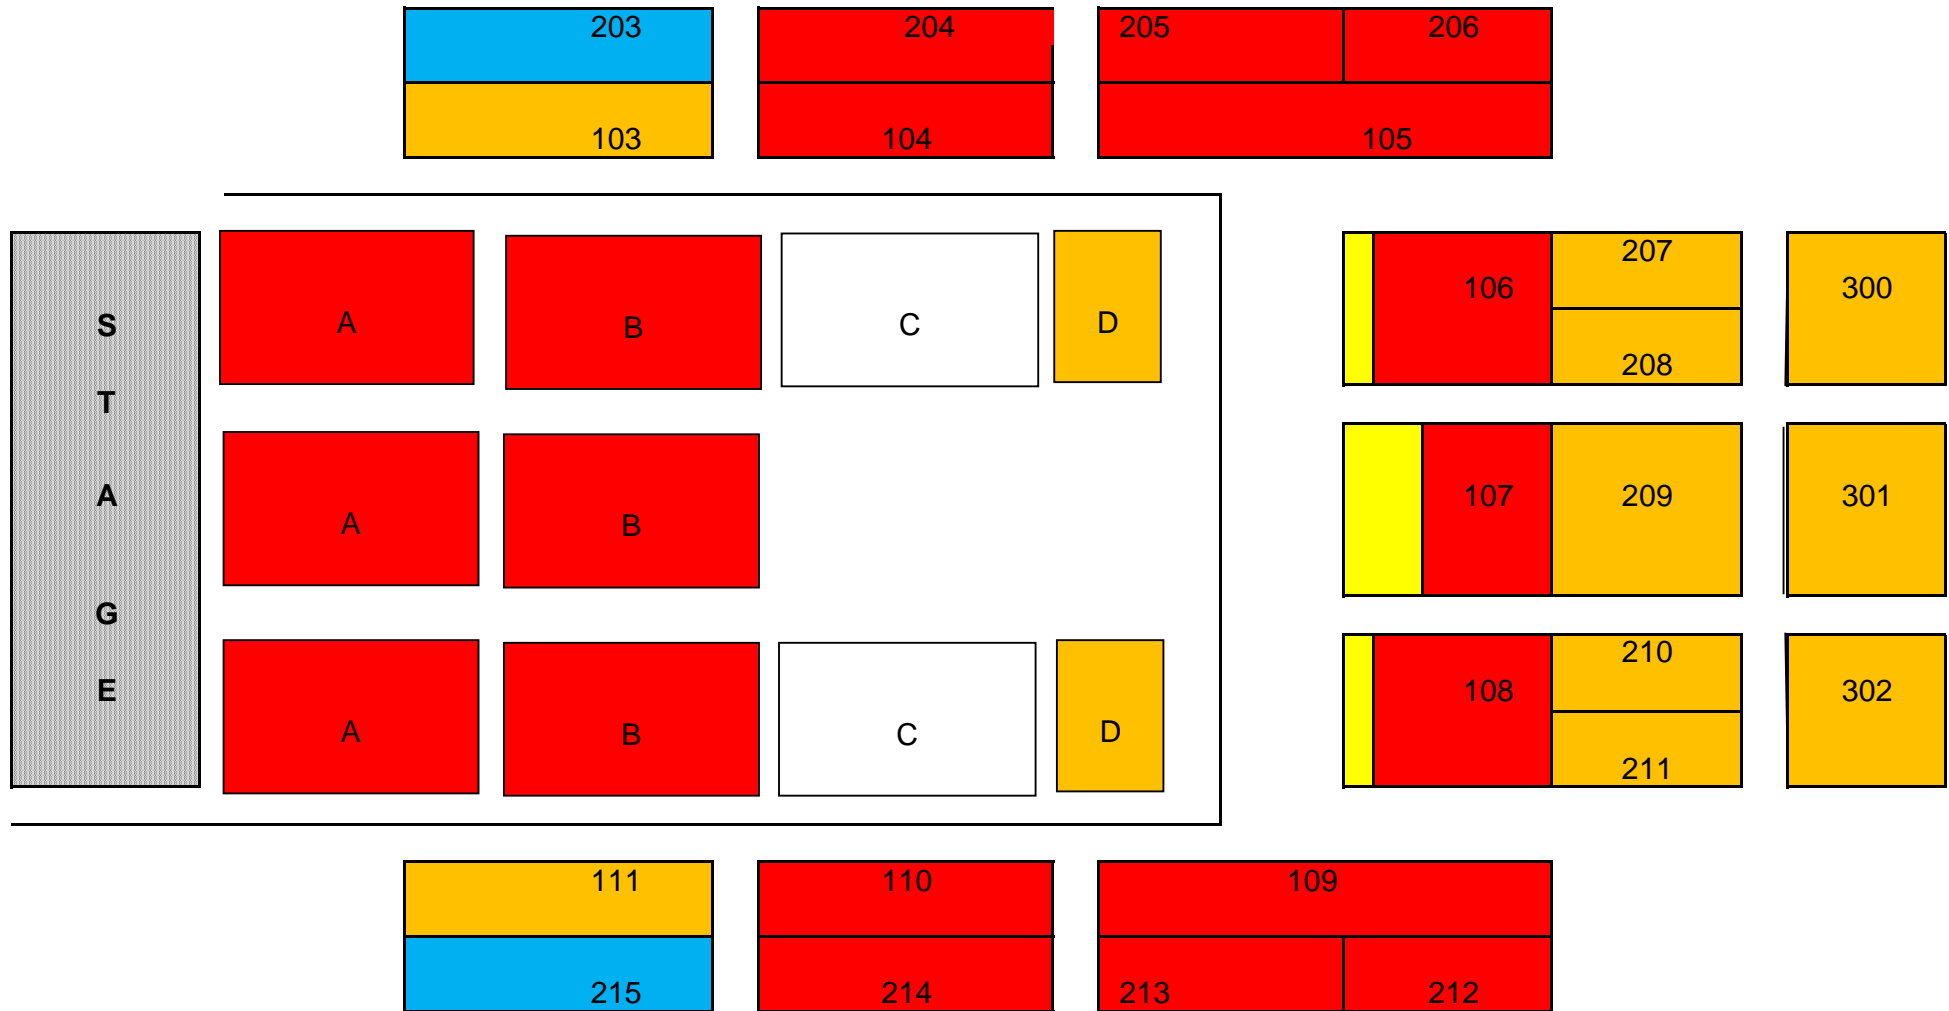

MRS BROWN THURSDAY-SATURDAY PRICES

£39.50

£32.50

£22.50