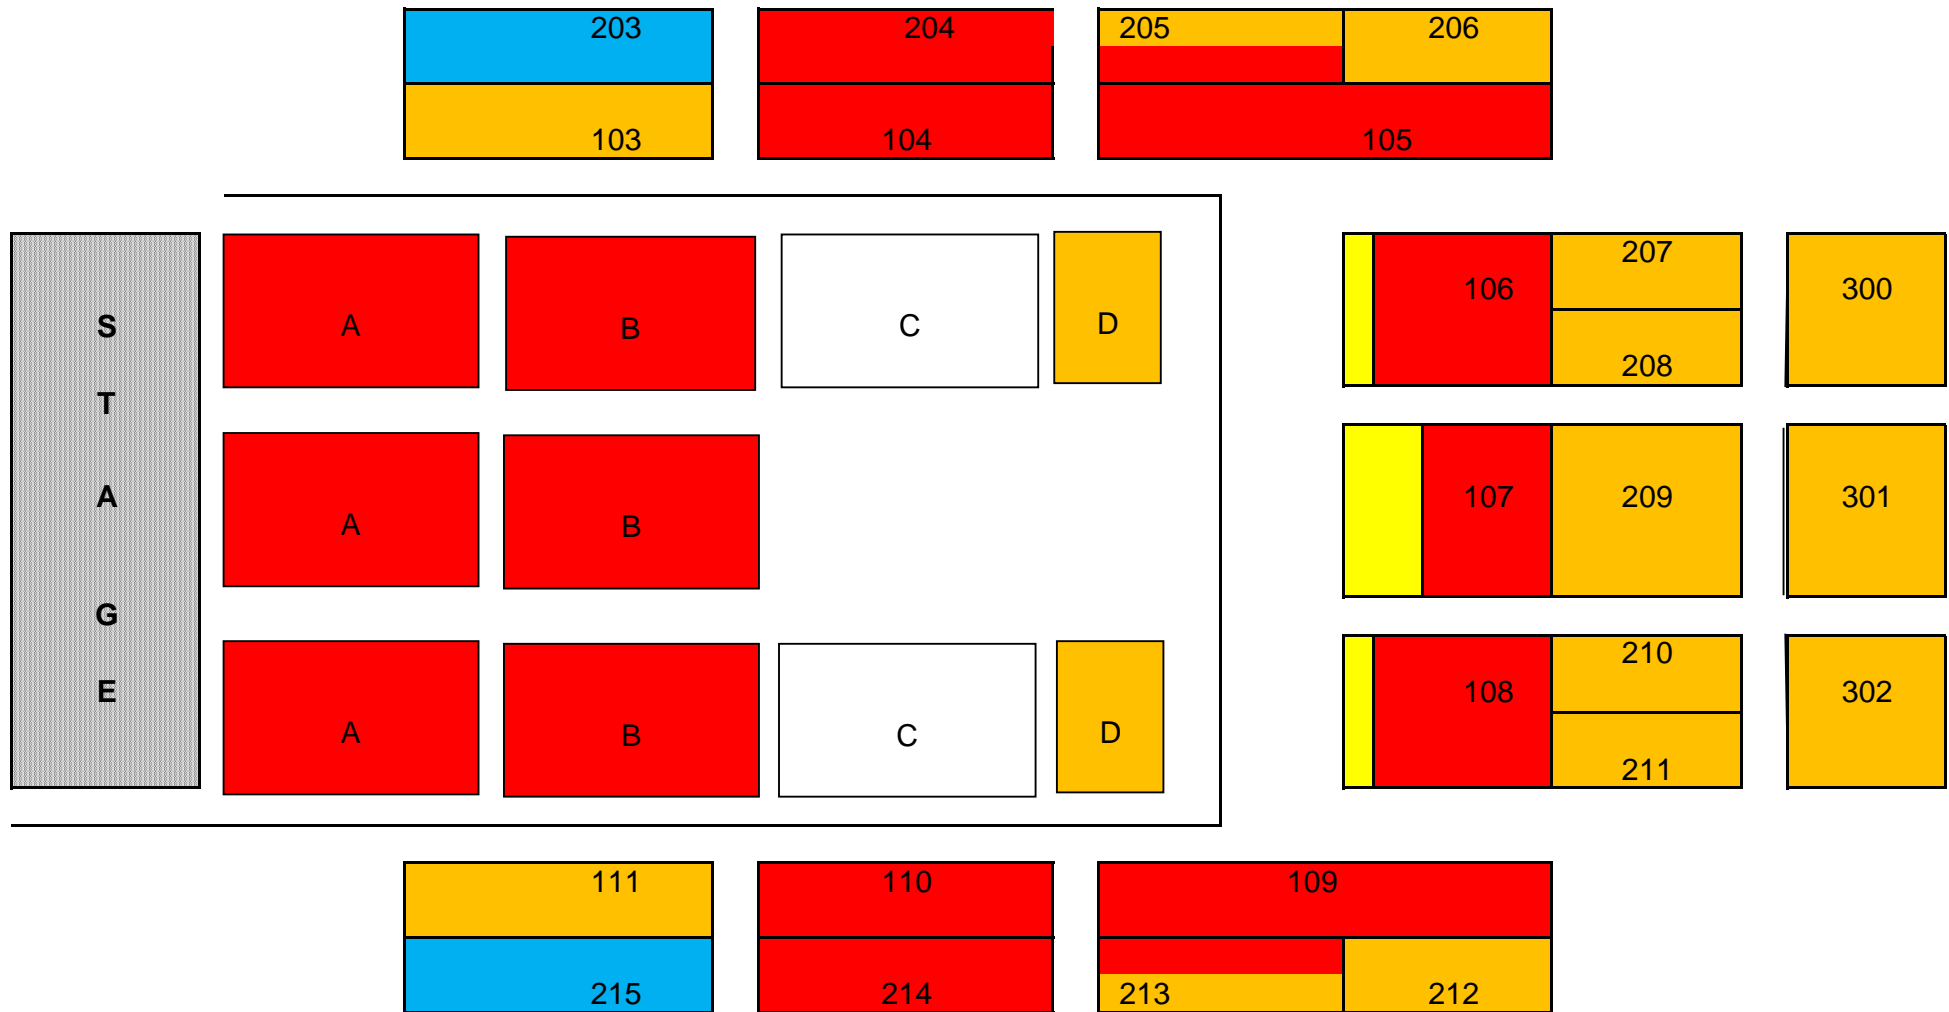

# MRS BROWN TUESDAY & WEDNESDAY PRICES

£39.50  £32.50  £22.50